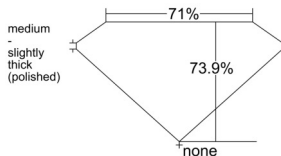

GIA®

FACSIMILE

GIA REPORT 3545253036

Verify this report at GIA.edu

GIA NATURAL DIAMOND DOSSIER®

December 17, 2025
GIA Report Number 3545253036
Shape and Cutting Style ..... Square Modified Brilliant
Measurements ..... 3.74 x 3.72 x 2.75 mm

GRADING RESULTS

Carat Weight ..... 0.30 carat
Color Grade ..... F
Clarity Grade VVS1

ADDITIONAL GRADING INFORMATION

Polish ..... Excellent
Symmetry ..... Very Good
Fluorescence ..... None
Clarity Characteristics ..... Pinpoint, Feather
Inscription(s): GIA 3545253036

PROPORTIONS

Profile not to actual proportions

GRADING SCALES

GIA COLOR SCALE		GIA CLARITY SCALE			
COLORLESS	D	VERY VERY SLIGHTLY INCLUDED	FLAWLESS		
	E		INTERNALLY FLAWLESS		
	F	VERY SLIGHTLY INCLUDED	VVS₁		
	G		VVS₂		
	H		VS₁		
	NEAR COLORLESS	I	SLIGHTLY INCLUDED	VS₂	
		J		SI₁	
		FAINT	K	INCLUDED	SI₂
			L		I₁
			M		I₂
VERY LIGHT			N	LIGHT	I₃
			O		
			P		
	Q				
LIGHT	R				
	S				
	T				
	U				
	V				
	Z