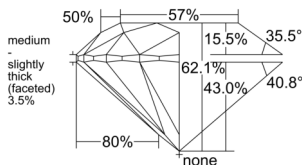

GIA®

FACSIMILE

GIA REPORT 3545228961

Verify this report at GIA.edu

GIA NATURAL DIAMOND DOSSIER®

December 29, 2025
GIA Report Number 3545228961
Shape and Cutting Style ..... Round Brilliant
Measurements ..... 5.26 - 5.29 x 3.27 mm

GRADING RESULTS

Carat Weight ..... 0.56 carat
Color Grade ..... J
Clarity Grade VS2
Cut Grade ..... Excellent

ADDITIONAL GRADING INFORMATION

Polish ..... Excellent
Symmetry ..... Excellent
Fluorescence ..... None
Clarity Characteristics ..... Internal Graining
Inscription(s): GIA 3545228961

Scan the QR code to access the Tracr™ provenance data.

GIA.edu

PROPORTIONS

GRADING SCALES

GIA COLOR SCALE

COLORLESS	D
	E
	F
	G
	H
	I
	J
NEAR COLORLESS	K
	L
FAIN	M
	N
	O
	P
VERY LIGHT	Q
	R
	S
	T
	U
	V
LIGHT	W
	X
	Y
	Z

GIA CLARITY SCALE

FLAWLESS	VERY VERY SLIGHTLY INCLUDED	VS₁	VS₂	VS₁	VS₂	SI₁	SI₂	I₁	I₂	I₃	
											INTERNALLY FLAWLESS

GIA CUT SCALE

EXCELLENT
VERY GOOD
GOOD
FAIR
POOR