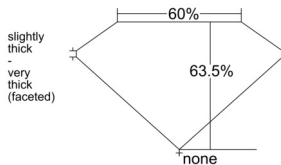

GIA®

FACSIMILE

GIA REPORT 3545228276

Verify this report at GIA.edu

GIA NATURAL DIAMOND DOSSIER®

December 15, 2025
GIA Report Number 3545228276
Shape and Cutting Style ..... Pear Brilliant
Measurements ..... 8.34 x 5.25 x 3.33 mm

GRADING RESULTS

Carat Weight ..... 0.90 carat
Color Grade I
Clarity Grade ..... Internally Flawless

ADDITIONAL GRADING INFORMATION

Polish ..... Excellent
Symmetry ..... Excellent
Fluorescence ..... None
Clarity Characteristics ..... Minor Details of Polish
Inscription(s): GIA 3545228276

PROPORTIONS

Profile not to actual proportions

GRADING SCALES

GIA COLOR SCALE		GIA CLARITY SCALE		
NEAR COLORLESS	D	VERY VERY SLIGHTLY INCLUDED	FLAWLESS	
	E		INTERNALLY FLAWLESS	
	F	VERY SLIGHTLY INCLUDED	VVS₁	
	G		VVS₂	
	H		VS₁	
	FAINT	I	SLIGHTLY INCLUDED	VS₂
		J		SI₁
		K	INCLUDED	SI₂
		L		I₁
		M		I₂
VERT LIGHT	N	LIGHT	I₃	
	O			
	P			
	Q			
LIGHT	R			
	S			
	T			
	U			
	V			
	W			
	X			
	Y			
	Z