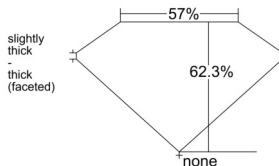

GIA®

FACSIMILE

GIA REPORT 3545213693

Verify this report at GIA.edu

GIA NATURAL DIAMOND DOSSIER®

December 11, 2025
GIA Report Number 3545213693
Shape and Cutting Style ..... Heart Brilliant
Measurements ..... 5.19 x 6.02 x 3.75 mm

GRADING RESULTS

Carat Weight ..... 0.70 carat
Color Grade ..... G
Clarity Grade VS1

ADDITIONAL GRADING INFORMATION

Polish ..... Very Good
Symmetry ..... Excellent
Fluorescence ..... Faint
Clarity Characteristics ..... Needle, Pinpoint
Inscription(s): GIA 3545213693

PROPORTIONS

Profile not to actual proportions

GRADING SCALES

GIA COLOR SCALE		GIA CLARITY SCALE			
COLORLESS	D	VERY VERY SLIGHTLY INCLUDED	FLAWLESS		
	E		INTERNALLY FLAWLESS		
	F	VERY SLIGHTLY INCLUDED	VS₁		
	G		VS₂		
	H		VS₁		
	NEAR COLORLESS	I	SLIGHTLY INCLUDED	SI₁	
		J		SI₂	
		FAINT	K	INCLUDED	I₁
			L		I₂
			M		I₃
VERT LIGHT	N		LIGHT		
	O				
	P				
	Q				
	R