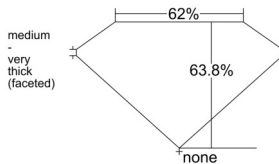

GIA®

FACSIMILE

GIA REPORT 3545169900

Verify this report at GIA.edu

GIA NATURAL DIAMOND DOSSIER®

December 08, 2025
GIA Report Number 3545169900
Shape and Cutting Style ..... Heart Brilliant
Measurements ..... 5.21 x 6.02 x 3.85 mm

GRADING RESULTS

Carat Weight ..... 0.70 carat
Color Grade ..... H
Clarity Grade VVS1

ADDITIONAL GRADING INFORMATION

Polish ..... Excellent
Symmetry ..... Very Good
Fluorescence ..... None
Clarity Characteristics ..... Feather, Surface Graining
Inscription(s): GIA 3545169900

PROPORTIONS

Profile not to actual proportions

GRADING SCALES

GIA COLOR SCALE		GIA CLARITY SCALE			
COLORLESS	D	VERY VERY SLIGHTLY INCLUDED	FLAWLESS		
	E		INTERNALLY FLAWLESS		
	F	VERY SLIGHTLY INCLUDED	VVS₁		
	G		VVS₂		
	H		VS₁		
	NEAR COLORLESS	I	SLIGHTLY INCLUDED	VS₂	
		J		SI₁	
		FAINT	K	INCLUDED	SI₂
			L		I₁
			M		I₂
VERT LIGHT	N	LIGHT	I₃		
	O				
	P				
	Q				
	R