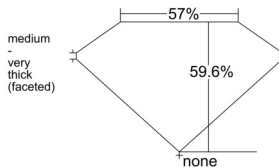

GIA®

FACSIMILE

GIA REPORT 3545168655

Verify this report at GIA.edu

GIA NATURAL DIAMOND DOSSIER®

December 08, 2025
GIA Report Number 3545168655
Shape and Cutting Style ..... Heart Brilliant
Measurements ..... 5.40 x 6.33 x 3.77 mm

GRADING RESULTS

Carat Weight ..... 0.72 carat
Color Grade ..... D
Clarity Grade VS2

ADDITIONAL GRADING INFORMATION

Polish ..... Excellent
Symmetry ..... Excellent
Fluorescence ..... Faint
Clarity Characteristics ..... Crystal
Inscription(s): GIA 3545168655

PROPORTIONS

Profile not to actual proportions

GRADING SCALES

GIA COLOR SCALE		GIA CLARITY SCALE			
COLORLESS	D	VERY VERY SLIGHTLY INCLUDED	FLAWLESS		
	E		INTERNALLY FLAWLESS		
	F	VERY SLIGHTLY INCLUDED	VVS₁		
	G		VVS₂		
	H		VS₁		
	NEAR COLORLESS	I	SLIGHTLY INCLUDED	VS₂	
		J		SI₁	
		FAINT	K	INCLUDED	SI₂
			L		I₁
			M		I₂
VERT LIGHT	N		INCLUDED	I₃	
	O				
	P				
	Q				
	R				
	LIGHT	S			
		T			
Z