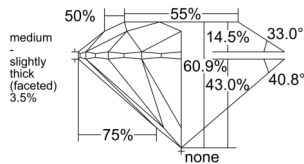

GIA®

FACSIMILE

GIA REPORT

3545164723

Verify this report at GIA.edu

GIA NATURAL DIAMOND DOSSIER®

December 08, 2025
GIA Report Number 3545164723
Shape and Cutting Style ..... Round Brilliant
Measurements ..... 5.21 - 5.22 x 3.18 mm

GRADING RESULTS

Carat Weight ..... 0.52 carat
Color Grade ..... G
Clarity Grade VS1
Cut Grade ..... Excellent

ADDITIONAL GRADING INFORMATION

Polish ..... Excellent
Symmetry ..... Excellent
Fluorescence ..... None
Clarity Characteristics ..... Feather, Cloud, Pinpoint
Inscription(s): GIA 3545164723

PROPORTIONS

Profile to actual proportions

GRADING SCALES

GIA COLOR SCALE

COLORESS	D
	E
	F
	G
	H
	I
	J
NEAR COLORESS	K
	L
FAIN	M
	N
	O
	P
VERY LIGHT	Q
	R
	S
	T
	U
	V
	W
	X
	Y
LIGHT	Z

GIA CLARITY SCALE

FLAWLESS	VERY VERY SLIGHTLY INCLUDED	VS₁	VS₂	SI₁	SI₂	I₁	I₂	I₃			
									VERY SLIGHTLY INCLUDED	SLIGHTLY INCLUDED	INCLUDED

GIA CUT SCALE

EXCELLENT
VERY GOOD
GOOD
FAIR
POOR