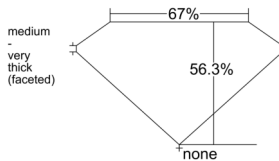

GIA®

FACSIMILE

GIA REPORT 3545163651

Verify this report at GIA.edu

GIA NATURAL DIAMOND DOSSIER®

December 05, 2025
GIA Report Number 3545163651
Shape and Cutting Style ..... Oval Brilliant
Measurements ..... 7.59 x 5.50 x 3.10 mm

GRADING RESULTS

Carat Weight ..... 0.90 carat
Color Grade ..... E
Clarity Grade VS1

ADDITIONAL GRADING INFORMATION

Polish ..... Very Good
Symmetry ..... Very Good
Fluorescence ..... None
Clarity Characteristics..Crystal, Indented Natural, Cloud, Pinpoint
Inscription(s): GIA 3545163651

PROPORTIONS

Profile not to actual proportions

GRADING SCALES

GIA COLOR SCALE		GIA CLARITY SCALE			
COLORLESS	D	VERY VERY SLIGHTLY INCLUDED	FLAWLESS		
	E		INTERNALLY FLAWLESS		
	F	VERY SLIGHTLY INCLUDED	VS₁		
	G		VS₂		
	H		VS₁		
	NEAR COLORLESS	I	SLIGHTLY INCLUDED	VS₂	
		J		SI₁	
		FAINT	K	INCLUDED	SI₂
			L		I₁
			M		I₂
VERT LIGHT	N	LIGHT	I₃		
	O				
	P				
	Q				
	R