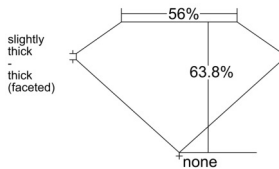

GIA®

FACSIMILE

GIA REPORT 3545163587

Verify this report at GIA.edu

GIA NATURAL DIAMOND DOSSIER®

December 05, 2025
GIA Report Number 3545163587
Shape and Cutting Style ..... Heart Brilliant
Measurements ..... 5.67 x 6.60 x 4.21 mm

GRADING RESULTS

Carat Weight ..... 0.90 carat
Color Grade ..... G
Clarity Grade VS2

ADDITIONAL GRADING INFORMATION

Polish ..... Excellent
Symmetry ..... Very Good
Fluorescence ..... None
Clarity Characteristics ..... Crystal, Cloud
Inscription(s): GIA 3545163587

PROPORTIONS

Profile not to actual proportions

GRADING SCALES

GIA COLOR SCALE		GIA CLARITY SCALE			
COLORLESS	D	VERY VERY SLIGHTLY INCLUDED	FLAWLESS		
	E		INTERNALLY FLAWLESS		
	F	VERY SLIGHTLY INCLUDED	VVS₁		
	G		VVS₂		
	H		VS₁		
	NEAR COLORLESS	I	SLIGHTLY INCLUDED	VS₂	
		J		SI₁	
		FAINT	K	INCLUDED	SI₂
			L		I₁
			M		I₂
VERT LIGHT	N	LIGHT	I₃		
	O				
	P				
	Q				
	R