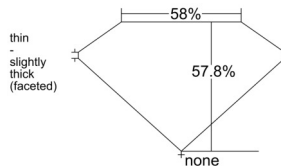

GIA®

FACSIMILE

GIA REPORT 3545158206

Verify this report at gia.edu

GIA NATURAL DIAMOND DOSSIER®

December 04, 2025
GIA Report Number 3545158206
Shape and Cutting Style ..... Heart Brilliant
Measurements ..... 5.06 x 5.67 x 3.28 mm

GRADING RESULTS

Carat Weight ..... 0.54 carat
Color Grade ..... G
Clarity Grade VVS2

ADDITIONAL GRADING INFORMATION

Polish ..... Excellent
Symmetry ..... Very Good
Fluorescence ..... None
Clarity Characteristics ..... Pinpoint, Cloud
Inscription(s): GIA 3545158206

PROPORTIONS

Profile not to actual proportions

GRADING SCALES

GIA COLOR SCALE		GIA CLARITY SCALE	
COLORLESS	D	VERY VERY SLIGHTLY INCLUDED	FLAWLESS
	E		INTERNALLY FLAWLESS
	F		VVS₁
	G		VVS₂
	H		VS₁
	I		VS₂
	J		SI₁
	K		SI₂
	L		I₁
	M		I₂
NEAR COLORLESS	N	SLIGHTLY INCLUDED	I₃
	O		
	P		
	Q		
FAINT	R		
	S		
	T		
	U		
VERT LIGHT	V		
	W		
	X		
	Y		
LIGHT	Z