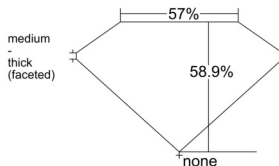

GIA®

FACSIMILE

GIA REPORT 3545142258

Verify this report at GIA.edu

GIA NATURAL DIAMOND DOSSIER®

December 02, 2025
GIA Report Number 3545142258
Shape and Cutting Style ..... Heart Brilliant
Measurements ..... 4.74 x 5.57 x 3.28 mm

GRADING RESULTS

Carat Weight ..... 0.51 carat
Color Grade ..... E
Clarity Grade VS2

ADDITIONAL GRADING INFORMATION

Polish ..... Excellent
Symmetry ..... Excellent
Fluorescence ..... Medium Blue
Clarity Characteristics ..... Crystal, Indented Natural
Inspection(s): GIA 3545142258

PROPORTIONS

Profile not to actual proportions

GRADING SCALES

GIA COLOR SCALE		GIA CLARITY SCALE				
COLORLESS	D	VERY VERY SLIGHTLY INCLUDED	FLAWLESS			
	E		INTERNALLY FLAWLESS			
	F		VVS₁			
	NEAR COLORLESS	G	VERY SLIGHTLY INCLUDED	VVS₂		
		H		VS₁		
		FAINT	I	SLIGHTLY INCLUDED	VS₂	
			J		SI₁	
			LIGHT	K	INCLUDED	SI₂
	L	I₁				
	M	I₂				
VERT LIGHT	N	INCLUDED		I₃		
	O					
	P					
	Q					
	R