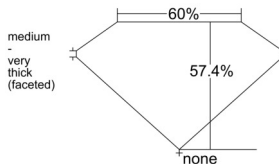

GIA®

FACSIMILE

GIA REPORT 3545141568

Verify this report at GIA.edu

GIA NATURAL DIAMOND DOSSIER®

December 03, 2025
GIA Report Number 3545141568
Shape and Cutting Style ..... Heart Brilliant
Measurements ..... 5.22 x 5.64 x 3.24 mm

GRADING RESULTS

Carat Weight ..... 0.57 carat
Color Grade I
Clarity Grade VS2

ADDITIONAL GRADING INFORMATION

Polish ..... Very Good
Symmetry ..... Very Good
Fluorescence ..... Faint
Clarity Characteristics ..... Crystal, Feather
Inscription(s): GIA 3545141568

PROPORTIONS

Profile not to actual proportions

GRADING SCALES

GIA COLOR SCALE		GIA CLARITY SCALE			
COLORLESS	D	VERY VERY SLIGHTLY INCLUDED	FLAWLESS		
	E		INTERNALLY FLAWLESS		
	F	VERY SLIGHTLY INCLUDED	VVS₁		
	G		VVS₂		
	H		VS₁		
	NEAR COLORLESS	I	SLIGHTLY INCLUDED	VS₂	
		J		SI₁	
		FAINT	K	INCLUDED	SI₂
			L		I₁
			M		I₂
VERT LIGHT	N	INCLUDED	I₃		
	O				
	P				
	Q				
	R				
	S				
LIGHT	T				
	U				
	V				
	W				
	X				
	Y				
	Z