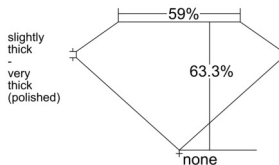

GIA®

FACSIMILE

GIA REPORT 3545140011

Verify this report at GIA.edu

GIA NATURAL DIAMOND DOSSIER®

December 03, 2025
GIA Report Number 3545140011
Shape and Cutting Style ..... Heart Brilliant
Measurements ..... 5.61 x 6.66 x 4.21 mm

GRADING RESULTS

Carat Weight ..... 0.90 carat
Color Grade ..... D
Clarity Grade VVS1

ADDITIONAL GRADING INFORMATION

Polish ..... Very Good
Symmetry ..... Very Good
Fluorescence ..... None
Clarity Characteristics..... Pinpoint, Feather, Surface Graining
Inscription(s): GIA 3545140011

PROPORTIONS

Profile not to actual proportions

GRADING SCALES

GIA COLOR SCALE		GIA CLARITY SCALE			
COLORLESS	D	VERY VERY SLIGHTLY INCLUDED	FLAWLESS		
	E		INTERNALLY FLAWLESS		
	F	VERY SLIGHTLY INCLUDED	VVS₁		
	G		VVS₂		
	H		VS₁		
	NEAR COLORLESS	I	SLIGHTLY INCLUDED	VS₂	
		J		SI₁	
		FAINT	K	INCLUDED	SI₂
			L		I₁
			M		I₂
VERT LIGHT	N	LIGHT	I₃		
	O				
	P				
	Q				
	R