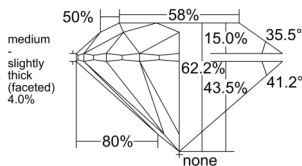

GIA®

FACSIMILE

GIA REPORT 3545135190

Verify this report at GIA.edu

GIA NATURAL DIAMOND DOSSIER®

December 01, 2025
GIA Report Number 3545135190
Shape and Cutting Style ..... Round Brilliant
Measurements ..... 5.37 - 5.40 x 3.35 mm

GRADING RESULTS

Carat Weight ..... 0.60 carat
Color Grade ..... H
Clarity Grade VS1
Cut Grade ..... Excellent

ADDITIONAL GRADING INFORMATION

Polish ..... Excellent
Symmetry ..... Excellent
Fluorescence ..... Faint
Clarity Characteristics ..... Needle, Feather
Inscription(s): GIA 3545135190

PROPORTIONS

GRADING SCALES

GIA COLOR SCALE	GIA CLARITY SCALE	GIA CUT SCALE	
D	FLAWLESS	EXCELLENT	
E	INTERNALLY FLAWLESS		
F		VVS₁	VERY GOOD
G	VVS₂		
H	VS₁	GOOD	
I	VS₂		
J	SI₁	FAIR	
K	SI₂		
L	I₁	POOR	
M			
N			
O	I₂		
P			
Q			
R	I₃		
S			
T			
U			
V			
W			
X			
Y			
Z