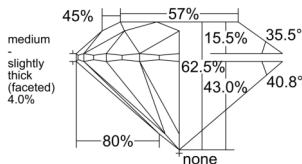

GIA®

FACSIMILE

GIA REPORT 3545135070

Verify this report at GIA.edu

GIA NATURAL DIAMOND DOSSIER®

December 01, 2025
GIA Report Number 3545135070
Shape and Cutting Style ..... Round Brilliant
Measurements ..... 5.43 - 5.46 x 3.41 mm

GRADING RESULTS

Carat Weight ..... 0.62 carat
Color Grade ..... H
Clarity Grade VS1
Cut Grade ..... Excellent

ADDITIONAL GRADING INFORMATION

Polish ..... Excellent
Symmetry ..... Excellent
Fluorescence ..... None
Clarity Characteristics ..... Feather, Needle, Pinpoint
Inscription(s): GIA 3545135070

PROPORTIONS

GRADING SCALES

GIA COLOR SCALE

COLOREDNESS	D
	E
	F
	G
	H
	I
	J
NEAR COLORLESS	K
	L
FADING	M
	N
	O
	P
VERY LIGHT	Q
	R
	S
	T
	U
	V
	W
	X
	Y
LIGHT	Z

GIA CLARITY SCALE

VERY VERY SLIGHTLY INCLUDED	FLAWLESS
	INTERNALLY FLAWLESS
VERY SLIGHTLY INCLUDED	VVS₁
	VVS₂
SLIGHTLY INCLUDED	VS₁
	VS₂
INCLUDED	SI₁
	SI₂
	I₁
	I₂
	I₃

GIA CUT SCALE

EXCELLENT
VERY GOOD
GOOD
FAIR
POOR