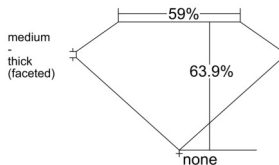

GIA®

FACSIMILE

GIA REPORT 3545122487

Verify this report at GIA.edu

GIA NATURAL DIAMOND DOSSIER®

December 01, 2025
GIA Report Number 3545122487
Shape and Cutting Style ..... Heart Brilliant
Measurements ..... 5.53 x 6.66 x 4.26 mm

GRADING RESULTS

Carat Weight ..... 0.90 carat
Color Grade ..... D
Clarity Grade VVS2

ADDITIONAL GRADING INFORMATION

Polish ..... Excellent
Symmetry ..... Very Good
Fluorescence ..... Faint
Clarity Characteristics ..... Pinpoint
Inscription(s): GIA 3545122487

PROPORTIONS

Profile not to actual proportions

GRADING SCALES

GIA COLOR SCALE		GIA CLARITY SCALE			
COLORLESS	D	VERY VERY SLIGHTLY INCLUDED	FLAWLESS		
	E		INTERNALLY FLAWLESS		
	F	VERY SLIGHTLY INCLUDED	VVS₁		
	G		VVS₂		
	H		VS₁		
	NEAR COLORLESS	I	SLIGHTLY INCLUDED	VS₂	
		J		SI₁	
		FAINT	K	INCLUDED	SI₂
			L		I₁
			M		I₂
VERT LIGHT	N	INCLUDED	I₃		
	O				
	P				
	Q				
	R				
	S				
	T				
LIGHT	U				
	V				
	W				
	X				
Y					
Z