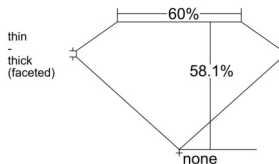

GIA®

FACSIMILE

GIA REPORT 3545122429

Verify this report at GIA.edu

GIA NATURAL DIAMOND DOSSIER®

November 28, 2025
GIA Report Number 3545122429
Shape and Cutting Style ..... Heart Brilliant
Measurements ..... 5.56 x 6.16 x 3.58 mm

GRADING RESULTS

Carat Weight ..... 0.71 carat
Color Grade ..... D
Clarity Grade VVS1

ADDITIONAL GRADING INFORMATION

Polish ..... Excellent
Symmetry ..... Very Good
Fluorescence ..... None
Clarity Characteristics ..... Pinpoint
Inscription(s): GIA 3545122429

PROPORTIONS

Profile not to actual proportions

GRADING SCALES

GIA COLOR SCALE		GIA CLARITY SCALE			
COLORLESS	D	VERY VERY SLIGHTLY INCLUDED	FLAWLESS		
	E		INTERNALLY FLAWLESS		
	F	VERY SLIGHTLY INCLUDED	VVS₁		
	G		VVS₂		
	H		VS₁		
	NEAR COLORLESS	I	SLIGHTLY INCLUDED	VS₂	
		J		SI₁	
		FAINT	K	INCLUDED	SI₂
			L		I₁
	M		I₂		
VERTICALLY LIGHT	N		INCLUDED	I₃	
	O				
	P				
	Q				
LIGHT	R				
	S				
	T				
	U				
	V				
	Z