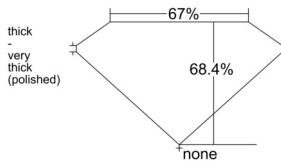

GIA®

FACSIMILE

GIA REPORT 3545117561

Verify this report at GIA.edu

GIA NATURAL DIAMOND DOSSIER®

November 28, 2025
GIA Report Number 3545117561
Shape and Cutting Style ..... **Cut-Cornered Rectangular Modified Brilliant**
Measurements ..... 4.87 x 3.36 x 2.30 mm

GRADING RESULTS

Carat Weight ..... 0.33 carat
Color Grade I
Clarity Grade VS1

ADDITIONAL GRADING INFORMATION

Polish ..... Very Good
Symmetry ..... Very Good
Fluorescence ..... Faint
Clarity Characteristics ..... Crystal
Inscription(s): GIA 3545117561

PROPORTIONS

Profile not to actual proportions

GRADING SCALES

GIA COLOR SCALE		GIA CLARITY SCALE			
COLORLESS	D	VERY VERY SLIGHTLY INCLUDED	FLAWLESS		
	E		INTERNALLY FLAWLESS		
	F	VERY SLIGHTLY INCLUDED	VVS₁		
	G		VVS₂		
	H		VS₁		
	NEAR COLORLESS	I	SLIGHTLY INCLUDED	VS₂	
		J		SI₁	
		FAINT	K	INCLUDED	SI₂
			L		I₁
			M		I₂
VERT LIGHT	N	INCLUDED	I₃		
	O				
	P				
	Q				
	R				
	S				
LIGHT	T				
	U				
	V				
	W				
	X				
	Y				
	Z