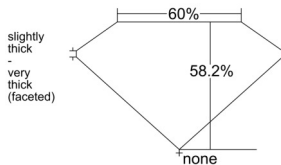

GIA®

FACSIMILE

GIA REPORT 3545111687

Verify this report at GIA.edu

GIA NATURAL DIAMOND DOSSIER®

November 27, 2025
GIA Report Number 3545111687
Shape and Cutting Style ..... Heart Brilliant
Measurements ..... 5.30 x 6.28 x 3.66 mm

GRADING RESULTS

Carat Weight ..... 0.70 carat
Color Grade ..... H
Clarity Grade VS2

ADDITIONAL GRADING INFORMATION

Polish ..... Excellent
Symmetry ..... Very Good
Fluorescence ..... Faint
Clarity Characteristics ..... Feather, Crystal
Inscription(s): GIA 3545111687

PROPORTIONS

Profile not to actual proportions

GRADING SCALES

GIA COLOR SCALE		GIA CLARITY SCALE			
COLORLESS	D	VERY VERY SLIGHTLY INCLUDED	FLAWLESS		
	E		INTERNALLY FLAWLESS		
	F	VERY SLIGHTLY INCLUDED	VVS₁		
	G		VVS₂		
	H		VS₁		
	NEAR COLORLESS	I	SLIGHTLY INCLUDED	VS₂	
		J		SI₁	
		FAINT	K	INCLUDED	SI₂
			L		I₁
			M		I₂
N			I₃		
VERT LIGHT	O	INCLUDED			
	P				
	Q				
	R				
	S				
	T				
LIGHT	U				
	V				
	W				
	X				
Y					
Z