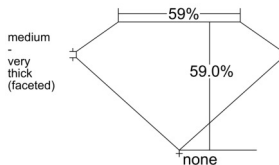

GIA®

FACSIMILE

GIA REPORT 3545109901

Verify this report at GIA.edu

GIA NATURAL DIAMOND DOSSIER®

November 27, 2025
GIA Report Number 3545109901
Shape and Cutting Style ..... Heart Brilliant
Measurements ..... 5.34 x 6.25 x 3.69 mm

GRADING RESULTS

Carat Weight ..... 0.72 carat
Color Grade I
Clarity Grade VS1

ADDITIONAL GRADING INFORMATION

Polish ..... Excellent
Symmetry ..... Very Good
Fluorescence ..... Faint
Clarity Characteristics..... Crystal, Feather, Pinpoint, Needle
Inscription(s): GIA 3545109901

PROPORTIONS

Profile not to actual proportions

GRADING SCALES

GIA COLOR SCALE		GIA CLARITY SCALE			
COLORLESS	D	VERY VERY SLIGHTLY INCLUDED	FLAWLESS		
	E		INTERNALLY FLAWLESS		
	F		VVS₁		
	G		VVS₂		
	NEAR COLORLESS		H	VERY SLIGHTLY INCLUDED	VS₁
			I		VS₂
			J		SI₁
	FAINT		K	SLIGHTLY INCLUDED	SI₂
			L		I₁
			M		I₂
N		I₃			
VERT LIGHT		O	INCLUDED		
		P			
		Q			
	R				
	S				
	T				
LIGHT	U				
	V				
	W				
	X				
Y					
Z