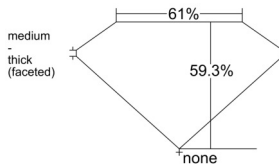

GIA®

FACSIMILE

GIA REPORT 3545098100

Verify this report at GIA.edu

GIA NATURAL DIAMOND DOSSIER®

November 26, 2025
GIA Report Number 3545098100
Shape and Cutting Style ..... Heart Brilliant
Measurements ..... 4.49 x 5.10 x 3.02 mm

GRADING RESULTS

Carat Weight ..... 0.41 carat
Color Grade ..... F
Clarity Grade VS2

ADDITIONAL GRADING INFORMATION

Polish ..... Excellent
Symmetry ..... Excellent
Fluorescence ..... None
Clarity Characteristics ..... Crystal, Cloud
Inscription(s): GIA 3545098100

PROPORTIONS

Profile not to actual proportions

GRADING SCALES

GIA COLOR SCALE		GIA CLARITY SCALE			
COLORLESS	D	VERY VERY SLIGHTLY INCLUDED	FLAWLESS		
	E		INTERNALLY FLAWLESS		
	F	VERY SLIGHTLY INCLUDED	VVS₁		
	G		VVS₂		
	H		VS₁		
	NEAR COLORLESS	I	SLIGHTLY INCLUDED	VS₂	
		J		SI₁	
		FAINT	K	INCLUDED	SI₂
			L		I₁
			M		I₂
VERTICALLY LIGHT	N	LIGHT	I₃		
	O				
	P				
	Q				
	R