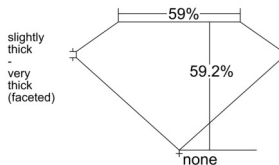

GIA®

FACSIMILE

GIA REPORT 3545085559

Verify this report at GIA.edu

GIA NATURAL DIAMOND DOSSIER®

November 27, 2025
GIA Report Number 3545085559
Shape and Cutting Style ..... Heart Brilliant
Measurements ..... 5.34 x 6.28 x 3.72 mm

GRADING RESULTS

Carat Weight ..... 0.73 carat
Color Grade ..... H
Clarity Grade VS2

ADDITIONAL GRADING INFORMATION

Polish ..... Very Good
Symmetry ..... Excellent
Fluorescence ..... None
Clarity Characteristics ..... Crystal, Feather
Inscription(s): GIA 3545085559

PROPORTIONS

Profile not to actual proportions

GRADING SCALES

GIA COLOR SCALE		GIA CLARITY SCALE	
COLORLESS	D	VERY VERY SLIGHTLY INCLUDED	FLAWLESS
	E		INTERNALLY FLAWLESS
	F		VVS₁
	G		VVS₂
	H		VS₁
	I		VS₂
	J		SI₁
	K		SI₂
	L		I₁
	M		I₂
NEAR COLORLESS	N	SLIGHTLY INCLUDED	I₃
	O		
	P		
	Q		
FAINT	R		
	S		
	T		
	U		
VERT LIGHT	V		
	W		
	X		
	Y		
LIGHT	Z