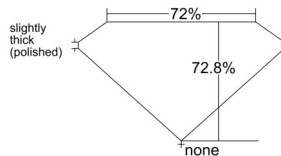

GIA®

FACSIMILE

GIA REPORT 3545085080

Verify this report at GIA.edu

GIA NATURAL DIAMOND DOSSIER®

November 25, 2025
GIA Report Number 3545085080
Shape and Cutting Style ..... Square Modified Brilliant
Measurements ..... 4.00 x 3.93 x 2.86 mm

GRADING RESULTS

Carat Weight ..... 0.36 carat
Color Grade ..... E
Clarity Grade VS1

ADDITIONAL GRADING INFORMATION

Polish ..... Excellent
Symmetry ..... Very Good
Fluorescence ..... Faint
Clarity Characteristics ..... Feather, Pinpoint
Inscription(s): GIA 3545085080

PROPORTIONS

Profile not to actual proportions

GRADING SCALES

GIA COLOR SCALE		GIA CLARITY SCALE			
COLORLESS	D	VERY VERY SLIGHTLY INCLUDED	FLAWLESS		
	E		INTERNALLY FLAWLESS		
	F	VERY SLIGHTLY INCLUDED	VVS₁		
	G		VVS₂		
	H		VS₁		
	NEAR COLORLESS	I	SLIGHTLY INCLUDED	VS₂	
		J		SI₁	
		FAINT	K	INCLUDED	SI₂
			L		I₁
			M		I₂
VERT LIGHT	N	LIGHT	I₃		
	O				
	P				
	Q				
	R				
	S				
	T