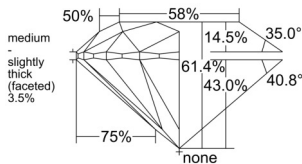

GIA®

FACSIMILE

GIA REPORT 3545059909

Verify this report at GIA.edu

GIA NATURAL DIAMOND DOSSIER®

November 20, 2025
GIA Report Number 3545059909
Shape and Cutting Style ..... Round Brilliant
Measurements ..... 4.20 - 4.24 x 2.59 mm

GRADING RESULTS

Carat Weight ..... 0.28 carat
Color Grade ..... D
Clarity Grade VS1
Cut Grade ..... Excellent

ADDITIONAL GRADING INFORMATION

Polish ..... Very Good
Symmetry ..... Excellent
Fluorescence ..... Medium Blue
Clarity Characteristics ..... Crystal, Pinpoint, Needle
Inscription(s): GIA 3545059909

PROPORTIONS

Profile to actual proportions

GRADING SCALES

GIA COLOR SCALE

COLORESS	D
	E
	F
	G
	H
	I
	J
NEAR COLORESS	K
	L
FAIN	M
	N
	O
	P
VERY LIGHT	Q
	R
	S
	T
	U
	V
	W
	X
	Y
LIGHT	Z

GIA CLARITY SCALE

VERY VERY SLIGHTLY INCLUDED	FLAWLESS
	INTERNALLY FLAWLESS
VERY SLIGHTLY INCLUDED	VVS₁
	VVS₂
SLIGHTLY INCLUDED	VS₁
	VS₂
INCLUDED	SI₁
	SI₂
	I₁
	I₂
	I₃

GIA CUT SCALE

EXCELLENT
VERY GOOD
GOOD
FAIR
POOR