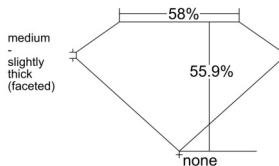

GIA®

FACSIMILE

GIA REPORT 3545041191

Verify this report at GIA.edu

GIA NATURAL DIAMOND DOSSIER®

November 19, 2025
GIA Report Number 3545041191
Shape and Cutting Style ..... Heart Brilliant
Measurements ..... 5.56 x 6.42 x 3.58 mm

GRADING RESULTS

Carat Weight ..... 0.74 carat
Color Grade ..... F
Clarity Grade SI2

ADDITIONAL GRADING INFORMATION

Polish ..... Excellent
Symmetry ..... Excellent
Fluorescence ..... Faint
Clarity Characteristics ..... Crystal
Inscription(s): GIA 3545041191

PROPORTIONS

Profile not to actual proportions

GRADING SCALES

GIA COLOR SCALE		GIA CLARITY SCALE	
COLORLESS	D	VERY VERY SLIGHTLY INCLUDED	FLAWLESS
	E		INTERNALLY FLAWLESS
	F		VVS₁
	G		VVS₂
	H		VS₁
	I		VS₂
	J		SI₁
	K		SI₂
	L		I₁
	M		I₂
NEAR COLORLESS	N	SLIGHTLY INCLUDED	I₃
	O		
	P		
	Q		
FAINT	R		
	S		
	T		
	U		
VERY LIGHT	V		
	W		
	X		
	Y		
LIGHT	Z