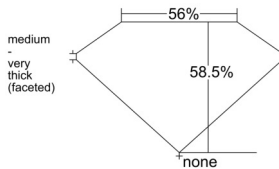

GIA®

FACSIMILE

GIA REPORT 3545032034

Verify this report at GIA.edu

GIA NATURAL DIAMOND DOSSIER®

November 19, 2025
GIA Report Number 3545032034
Shape and Cutting Style ..... Heart Brilliant
Measurements ..... 5.35 x 6.37 x 3.72 mm

GRADING RESULTS

Carat Weight ..... 0.75 carat
Color Grade ..... H
Clarity Grade VVS2

ADDITIONAL GRADING INFORMATION

Polish ..... Excellent
Symmetry ..... Excellent
Fluorescence ..... Faint
Clarity Characteristics ..... Feather
Inscription(s): GIA 3545032034

PROPORTIONS

Profile not to actual proportions

GRADING SCALES

GIA COLOR SCALE		GIA CLARITY SCALE	
COLORLESS	D	VERY VERY SLIGHTLY INCLUDED	FLAWLESS
	E		INTERNALLY FLAWLESS
	F		VVS₁
	G		VVS₂
	H		VS₁
	I		VS₂
	J		SI₁
	K		SI₂
	L		I₁
	M		I₂
NEAR COLORLESS	N	SLIGHTLY INCLUDED	I₃
	O		
	P		
	Q		
FAINT	R		
	S		
	T		
	U		
VERY LIGHT	V		
	W		
	X		
	Y		
LIGHT	Z