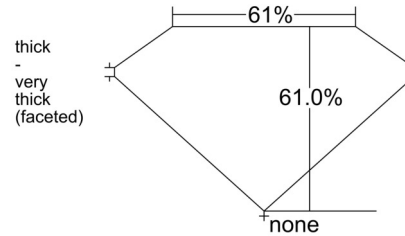

PROPORTIONS

Profile not to actual proportions