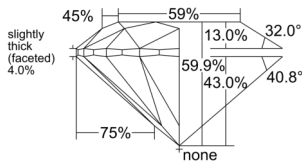

GIA®

FACSIMILE

GIA REPORT 3545021378

Verify this report at GIA.edu

GIA NATURAL DIAMOND DOSSIER®

November 17, 2025
GIA Report Number 3545021378
Shape and Cutting Style ..... Round Brilliant
Measurements ..... 3.64 - 3.66 x 2.19 mm

GRADING RESULTS

Carat Weight ..... 0.18 carat
Color Grade ..... E
Clarity Grade VS1
Cut Grade ..... Excellent

ADDITIONAL GRADING INFORMATION

Polish ..... Excellent
Symmetry ..... Excellent
Fluorescence ..... None
Clarity Characteristics ..... Cloud, Needle, Pinpoint
Inspection(s): GIA 3545021378

PROPORTIONS

Profile to actual proportions