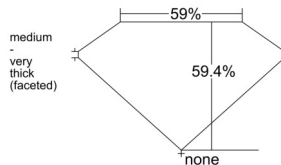

GIA®

FACSIMILE

GIA REPORT 3535996038

Verify this report at GIA.edu

GIA NATURAL DIAMOND DOSSIER®

November 13, 2025
GIA Report Number 3535996038
Shape and Cutting Style ..... Heart Brilliant
Measurements ..... 4.74 x 5.61 x 3.33 mm

GRADING RESULTS

Carat Weight ..... 0.51 carat
Color Grade ..... G
Clarity Grade S11

ADDITIONAL GRADING INFORMATION

Polish ..... Excellent
Symmetry ..... Excellent
Fluorescence ..... Faint
Clarity Characteristics ..... Feather, Cloud, Crystal
Inscription(s): GIA 3535996038

PROPORTIONS

Profile not to actual proportions

GRADING SCALES

GIA COLOR SCALE		GIA CLARITY SCALE			
COLORLESS	D	VERY VERY SLIGHTLY INCLUDED	FLAWLESS		
	E		INTERNALLY FLAWLESS		
	F		VVS₁		
	NEAR COLORLESS	G	VERY SLIGHTLY INCLUDED	VVS₂	
		H		VS₁	
		FAINT	I	SLIGHTLY INCLUDED	VS₂
			J		S1₁
	LIGHT		K	INCLUDED	S1₂
			L		I₁
		M	I₂		
N		I₃			
O					
P					
Q					
R					
S					
T					
U					
V					
W					
X					
Y					
Z