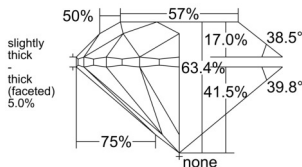

GIA®

FACSIMILE

GIA REPORT 3535984658

Verify this report at GIA.edu

GIA NATURAL DIAMOND DOSSIER®

November 13, 2025
GIA Report Number 3535984658
Shape and Cutting Style ..... Round Brilliant
Measurements ..... 4.88 - 4.92 x 3.11 mm

GRADING RESULTS

Carat Weight ..... 0.48 carat
Color Grade ..... F
Clarity Grade VVS2
Cut Grade ..... Very Good

ADDITIONAL GRADING INFORMATION

Polish ..... Very Good
Symmetry ..... Very Good
Fluorescence ..... Medium Blue
Clarity Characteristics ..... Pinpoint
Inscription(s): GIA 3535984658

PROPORTIONS

Profile to actual proportions

GRADING SCALES

GIA COLOR SCALE	GIA CLARITY SCALE	GIA CUT SCALE
COLOURLESS	FLAWLESS	EXCELLENT
D	INTERNALLY FLAWLESS	
E	VVS₁	VERY GOOD
F		
G	VS₁	GOOD
H		
I	SI₁	FAIR
J		
K	I₁	POOR
L		
M	I₂	
N		
O	I₃	
P		
VERY LIGHT		
Q		
R		
S		
T		
U		
VERY LIGHT		
V		
W		
X		
Y		
Z