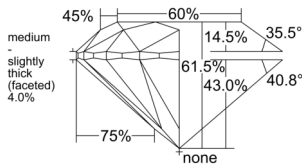

GIA®

FACSIMILE

GIA REPORT 3535973319

Verify this report at GIA.edu

GIA NATURAL DIAMOND DOSSIER®

November 13, 2025
GIA Report Number 3535973319
Shape and Cutting Style ..... Round Brilliant
Measurements ..... 5.79 - 5.83 x 3.57 mm

GRADING RESULTS

Carat Weight ..... 0.75 carat
Color Grade ..... D
Clarity Grade S11
Cut Grade ..... Excellent

ADDITIONAL GRADING INFORMATION

Polish ..... Excellent
Symmetry ..... Excellent
Fluorescence ..... Medium Blue
Clarity Characteristics ..... Crystal
Inscription(s): GIA 3535973319

PROPORTIONS

Profile to actual proportions

GRADING SCALES

GIA
COLOR
SCALE

COLOURESS	D
	E
	F
	G
	H
	I
	J
NEAR COLOURESS	K
	L
FAIN	M
	N
	O
	P
VERY LIGHT	Q
	R
	S
	T
	U
	V
	W
LIGHT	X
	Y
	Z

GIA
CLARITY
SCALE

	FLAWLESS
	INTERNALLY FLAWLESS
VERY VERY SLIGHTLY INCLUDED	VVS₁
	VVS₂
VERY SLIGHTLY INCLUDED	VS₁
	VS₂
SLIGHTLY INCLUDED	S1₁
	S1₂
INCLUDED	I₁
	I₂
	I₃

GIA
CUT
SCALE

	EXCELLENT
	VERY GOOD
	GOOD
	FAIR
	POOR