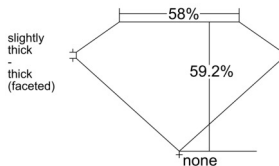

GIA®

FACSIMILE

GIA REPORT 3535959811

Verify this report at GIA.edu

GIA NATURAL DIAMOND DOSSIER®

November 11, 2025
GIA Report Number 3535959811
Shape and Cutting Style ..... Heart Brilliant
Measurements ..... 5.77 x 6.84 x 4.05 mm

GRADING RESULTS

Carat Weight ..... 0.90 carat
Color Grade ..... J
Clarity Grade VS1

ADDITIONAL GRADING INFORMATION

Polish ..... Excellent
Symmetry ..... Excellent
Fluorescence ..... None
Clarity Characteristics ..... Cloud, Pinpoint
Inscription(s): GIA 3535959811

PROPORTIONS

Profile not to actual proportions

GRADING SCALES

GIA COLOR SCALE		GIA CLARITY SCALE				
COLORLESS	D	VERY VERY SLIGHTLY INCLUDED	FLAWLESS			
	E		INTERNALLY FLAWLESS			
	F		VVS₁			
	G					
	NEAR COLORLESS		H	VVS₂		
			I			
	FAINT		J	VERY SLIGHTLY INCLUDED	VS₁	
			K		VS₂	
			L			
			VERT LIGHT	M	SLIGHTLY INCLUDED	SI₁
N		SI₂				
O						
LIGHT	P	INCLUDED		I₁		
	Q			I₂		
	R					
	S			I₃		
	T					
	U					
			V			
	W					
	X					
	Y					
	Z