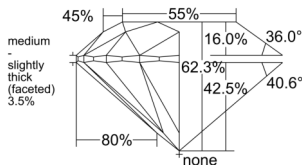

GIA®

FACSIMILE

GIA REPORT 3535954827

Verify this report at GIA.edu

GIA NATURAL DIAMOND DOSSIER®

November 10, 2025
GIA Report Number 3535954827
Shape and Cutting Style ..... Round Brilliant
Measurements ..... 5.94 - 5.96 x 3.70 mm

GRADING RESULTS

Carat Weight ..... 0.80 carat
Color Grade ..... G
Clarity Grade SI2
Cut Grade ..... Excellent

ADDITIONAL GRADING INFORMATION

Polish ..... Excellent
Symmetry ..... Excellent
Fluorescence ..... None
Clarity Characteristics ..... Crystal, Cloud
Inscription(s): GIA 3535954827

PROPORTIONS

GRADING SCALES

GIA COLOR SCALE	GIA CLARITY SCALE	GIA CUT SCALE	
D	FLAWLESS	EXCELLENT	
E	INTERNALLY FLAWLESS		
F		VVS₁	VERY GOOD
G	VVS₂		
H	VS₁	GOOD	
I	VS₂		
J	SI₁	FAIR	
K	SI₂		
L	I₁	POOR	
M	I₂		
N	I₃		
O			
P			
Q			
R			
S			
T			
U			
V			
W			
X			
Y			
Z