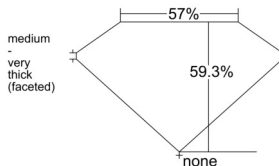

GIA®

FACSIMILE

GIA REPORT 3535953026

Verify this report at GIA.edu

GIA NATURAL DIAMOND DOSSIER®

November 08, 2025
GIA Report Number 3535953026
Shape and Cutting Style ..... Heart Brilliant
Measurements ..... 5.00 x 5.91 x 3.50 mm

GRADING RESULTS

Carat Weight ..... 0.61 carat
Color Grade ..... G
Clarity Grade VS2

ADDITIONAL GRADING INFORMATION

Polish ..... Excellent
Symmetry ..... Excellent
Fluorescence ..... None
Clarity Characteristics ..... Cloud, Crystal, Feather, Needle
Inscription(s): GIA 3535953026

PROPORTIONS

Profile not to actual proportions

GRADING SCALES

GIA COLOR SCALE		GIA CLARITY SCALE			
COLORLESS	D	VERY VERY SLIGHTLY INCLUDED	FLAWLESS		
	E		INTERNALLY FLAWLESS		
	F	VERY SLIGHTLY INCLUDED	VVS₁		
	G		VVS₂		
	H		VS₁		
	NEAR COLORLESS	I	SLIGHTLY INCLUDED	VS₂	
		J		SI₁	
		FAINT	K	INCLUDED	SI₂
			L		I₁
			M		I₂
VERT LIGHT	N	LIGHT	I₃		
	O				
	P				
	Q				
	R