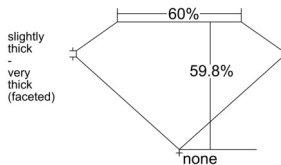

GIA®

FACSIMILE

GIA REPORT 3535937219

Verify this report at GIA.edu

GIA NATURAL DIAMOND DOSSIER®

November 11, 2025
GIA Report Number 3535937219
Shape and Cutting Style ..... Heart Brilliant
Measurements ..... 5.21 x 6.17 x 3.69 mm

GRADING RESULTS

Carat Weight ..... 0.71 carat
Color Grade ..... G
Clarity Grade VVS2

ADDITIONAL GRADING INFORMATION

Polish ..... Excellent
Symmetry ..... Excellent
Fluorescence ..... Faint
Clarity Characteristics ..... Pinpoint, Cloud
Inscription(s): GIA 3535937219

PROPORTIONS

Profile not to actual proportions

GRADING SCALES

GIA COLOR SCALE		GIA CLARITY SCALE		
NEAR COLORLESS	D	VERY VERY SLIGHTLY INCLUDED	FLAWLESS	
	E		INTERNALLY FLAWLESS	
	F	VERY SLIGHTLY INCLUDED	VVS₁	
	G		VVS₂	
	H		VS₁	
	FAINT	I	SLIGHTLY INCLUDED	VS₂
		J		SI₁
		K	INCLUDED	SI₂
		L		I₁
		M		I₂
VERT LIGHT		N	LIGHT	I₃
	O			
	P			
	Q			
LIGHT	R			
	S			
	T			
	U			
	V			
	W			
	X			
	Y			
	Z