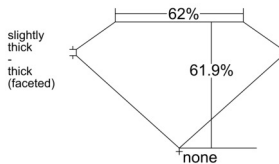

GIA®

FACSIMILE

GIA REPORT 3535908063

Verify this report at GIA.edu

GIA NATURAL DIAMOND DOSSIER®

November 06, 2025
GIA Report Number 3535908063
Shape and Cutting Style ..... Heart Brilliant
Measurements ..... 5.28 x 6.08 x 3.76 mm

GRADING RESULTS

Carat Weight ..... 0.70 carat
Color Grade ..... J
Clarity Grade VVS1

ADDITIONAL GRADING INFORMATION

Polish ..... Excellent
Symmetry ..... Excellent
Fluorescence ..... None
Clarity Characteristics ..... Feather
Inscription(s): GIA 3535908063

PROPORTIONS

Profile not to actual proportions

GRADING SCALES

GIA COLOR SCALE		GIA CLARITY SCALE			
COLORLESS	D	VERY VERY SLIGHTLY INCLUDED	FLAWLESS		
	E		INTERNALLY FLAWLESS		
	F		VVS₁		
	NEAR COLORLESS	G	VERY SLIGHTLY INCLUDED	VVS₂	
		H		VS₁	
		FAINT	I	SLIGHTLY INCLUDED	VS₂
			J		SI₁
	LIGHT	K	INCLUDED	SI₂	
		L		I₁	
		M		I₂	
VERY LIGHT		N	INCLUDED	I₃	
		O			
P					
Q					
R					
S					
T					
U					
V					
W					
X					
Y					
Z