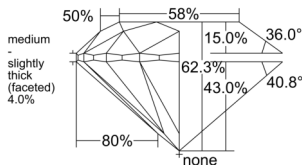

GIA®

FACSIMILE

GIA REPORT 3535902741

Verify this report at GIA.edu

GIA NATURAL DIAMOND DOSSIER®

November 06, 2025
GIA Report Number 3535902741
Shape and Cutting Style ..... Round Brilliant
Measurements ..... 5.88 - 5.92 x 3.67 mm

GRADING RESULTS

Carat Weight ..... 0.80 carat
Color Grade ..... F
Clarity Grade ..... Internally Flawless
Cut Grade ..... Excellent

ADDITIONAL GRADING INFORMATION

Polish ..... Excellent
Symmetry ..... Excellent
Fluorescence ..... None
Clarity Characteristics ..... Minor Details of Polish
Inscription(s): GIA 3535902741

PROPORTIONS

GRADING SCALES

GIA COLOR SCALE

COLOURESS	D
	E
	F
	G
	H
	I
	J
NEAR COLOURESS	K
	L
FAIN	M
	N
	O
	P
VERY LIGHT	Q
	R
	S
	T
	U
	V
	W
	X
	Y
LIGHT	Z

GIA CLARITY SCALE

VERY VERY SLIGHTLY INCLUDED	FLAWLESS
	INTERNALLY FLAWLESS
VERY SLIGHTLY INCLUDED	VVS₁
	VVS₂
SLIGHTLY INCLUDED	VS₁
	VS₂
INCLUDED	SI₁
	SI₂
	I₁
	I₂
	I₃

GIA CUT SCALE

EXCELLENT
VERY GOOD
GOOD
FAIR
POOR