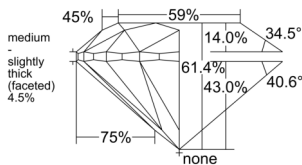

GIA®

FACSIMILE

GIA REPORT 3535900972

Verify this report at GIA.edu

GIA NATURAL DIAMOND DOSSIER®

November 05, 2025
GIA Report Number 3535900972
Shape and Cutting Style ..... Round Brilliant
Measurements ..... 6.02 - 6.05 x 3.70 mm

GRADING RESULTS

Carat Weight ..... 0.84 carat
Color Grade ..... F
Clarity Grade VVS1
Cut Grade ..... Excellent

ADDITIONAL GRADING INFORMATION

Polish ..... Excellent
Symmetry ..... Excellent
Fluorescence ..... None
Clarity Characteristics ..... Pinpoint, Feather
Inscription(s): GIA 3535900972

PROPORTIONS

Profile to actual proportions

GRADING SCALES

GIA COLOR SCALE

COLORLESS	D
	E
	F
	G
	H
	I
	J
NEAR COLORLESS	K
	L
FAIN	M
	N
	O
	P
	Q
VERY LIGHT	R
	S
	T
	U
	V
	W
	X
	Y
LIGHT	Z

GIA CLARITY SCALE

FLAWLESS	INTERNAL FLAWLESS	
		FLAWLESS
VERY VERY SLIGHTLY INCLUDED	VVS₁	
	VVS₂	
VERY SLIGHTLY INCLUDED	VS₁	
	VS₂	
SLIGHTLY INCLUDED	SI₁	
	SI₂	
INCLUDED	I₁	
	I₂	
	I₃	

GIA CUT SCALE

EXCELLENT
VERY GOOD
GOOD
FAIR
POOR