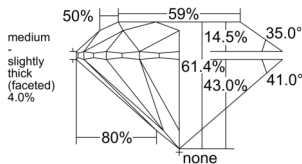

GIA®

FACSIMILE

GIA REPORT 3535870527

Verify this report at GIA.edu

GIA NATURAL DIAMOND DOSSIER®

November 03, 2025
GIA Report Number 3535870527
Shape and Cutting Style ..... Round Brilliant
Measurements ..... 5.08 - 5.11 x 3.13 mm

GRADING RESULTS

Carat Weight ..... 0.50 carat
Color Grade ..... E
Clarity Grade VVS1
Cut Grade ..... Excellent

ADDITIONAL GRADING INFORMATION

Polish ..... Excellent
Symmetry ..... Excellent
Fluorescence ..... Medium Blue
Clarity Characteristics ..... Pinpoint
Inscription(s): GIA 3535870527

PROPORTIONS

Profile to actual proportions

GRADING SCALES

GIA COLOR SCALE

COLORESS	D
	E
	F
	G
	H
	I
	J
NEAR COLORESS	K
	L
FANIT	M
	N
	O
	P
	R
VERY LIGHT	S
	T
	U
	V
	W
	X
	Y
LIGHT	Z

GIA CLARITY SCALE

FLAWLESS	VERY VERY SLIGHTLY INCLUDED	VS₁	VS₂	VS₁	VS₂	SI₁	SI₂	I₁	I₂	I₃											
											FLAWLESS	INTERNALLY FLAWLESS	VVS₁	VVS₂	VS₁	VS₂	SI₁	SI₂	I₁	I₂	I₃

GIA CUT SCALE

EXCELLENT
VERY GOOD
GOOD
FAIR
POOR