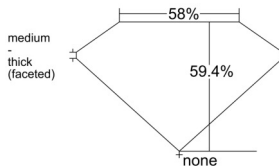

GIA®

FACSIMILE

GIA REPORT 3535863505

Verify this report at GIA.edu

GIA NATURAL DIAMOND DOSSIER®

November 13, 2025
GIA Report Number 3535863505
Shape and Cutting Style ..... Heart Brilliant
Measurements ..... 5.62 x 6.57 x 3.91 mm

GRADING RESULTS

Carat Weight ..... 0.81 carat
Color Grade ..... K
Clarity Grade VS1

ADDITIONAL GRADING INFORMATION

Polish ..... Excellent
Symmetry ..... Very Good
Fluorescence ..... Faint
Clarity Characteristics ..... Crystal
Inscription(s): GIA 3535863505

PROPORTIONS

Profile not to actual proportions

GRADING SCALES

GIA COLOR SCALE		GIA CLARITY SCALE			
COLORLESS	D	VERY VERY SLIGHTLY INCLUDED	FLAWLESS		
	E		INTERNALLY FLAWLESS		
	F		VVS₁		
	NEAR COLORLESS	G	VERY SLIGHTLY INCLUDED	VVS₂	
		H		VS₁	
		FAINT	I	SLIGHTLY INCLUDED	VS₂
			J		SI₁
	K		SI₂		
	LIGHT		L	INCLUDED	I₁
			M		I₂
N			I₃		
O					
P					
Q					
R