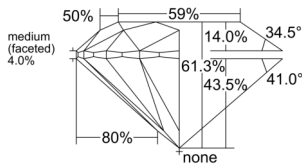

GIA®

FACSIMILE

GIA REPORT 3535857078

Verify this report at GIA.edu

GIA NATURAL DIAMOND DOSSIER®

October 31, 2025
GIA Report Number 3535857078
Shape and Cutting Style ..... Round Brilliant
Measurements ..... 5.16 - 5.18 x 3.17 mm

GRADING RESULTS

Carat Weight ..... 0.52 carat
Color Grade ..... F
Clarity Grade VS2
Cut Grade ..... Excellent

ADDITIONAL GRADING INFORMATION

Polish ..... Excellent
Symmetry ..... Excellent
Fluorescence ..... Faint
Clarity Characteristics ..... Crystal, Feather
Inscription(s): GIA 3535857078

PROPORTIONS

Profile to actual proportions

GRADING SCALES

GIA COLOR SCALE

COLORED	D
	E
	F
	G
	H
	I
	J
NEAR COLORLESS	K
	L
	M
	N
	O
	P
	Q
	R
	S
	T
	U
	V
	W
	X
	Y
LIGHT	Z

GIA CLARITY SCALE

VERY VERY SLIGHTLY INCLUDED	FLAWLESS
	INTERNALLY FLAWLESS
VERY SLIGHTLY INCLUDED	VVS₁
	VVS₂
SLIGHTLY INCLUDED	VS₁
	VS₂
INCLUDED	SI₁
	SI₂
	I₁
	I₂
	I₃

GIA CUT SCALE

EXCELLENT
VERY GOOD
GOOD
FAIR
POOR