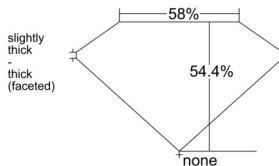

GIA®

FACSIMILE

GIA REPORT 3535847944

Verify this report at GIA.edu

GIA NATURAL DIAMOND DOSSIER®

October 31, 2025
GIA Report Number 3535847944
Shape and Cutting Style ..... Heart Brilliant
Measurements ..... 5.54 x 6.32 x 3.44 mm

GRADING RESULTS

Carat Weight ..... 0.73 carat
Color Grade ..... D
Clarity Grade VS2

ADDITIONAL GRADING INFORMATION

Polish ..... Excellent
Symmetry ..... Excellent
Fluorescence ..... Medium Blue
Clarity Characteristics..... Twinning Wisp, Crystal, Feather
Inscription(s): GIA 3535847944

PROPORTIONS

Profile not to actual proportions

GRADING SCALES

GIA COLOR SCALE		GIA CLARITY SCALE	
COLORLESS	D	VERY VERY SLIGHTLY INCLUDED	FLAWLESS
	E		INTERNALLY FLAWLESS
	F		VVS₁
	G		VVS₂
	H		VS₁
	I		VS₂
	J		SI₁
	K		SI₂
	L		I₁
	M		I₂
NEAR COLORLESS	N	SLIGHTLY INCLUDED	I₃
	O		
	P		
	Q		
FAINT	R		
	S		
	T		
	U		
VERY LIGHT	V		
	W		
	X		
	Y		
LIGHT	Z