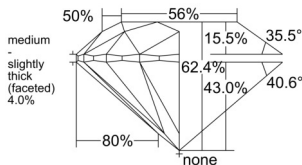

GIA®

FACSIMILE

GIA REPORT 3535847257

Verify this report at GIA.edu

GIA NATURAL DIAMOND DOSSIER®

November 04, 2025
GIA Report Number 3535847257
Shape and Cutting Style ..... Round Brilliant
Measurements ..... 4.86 - 4.88 x 3.04 mm

GRADING RESULTS

Carat Weight ..... 0.44 carat
Color Grade ..... E
Clarity Grade ..... Flawless
Cut Grade ..... Excellent

ADDITIONAL GRADING INFORMATION

Polish ..... Excellent
Symmetry ..... Excellent
Fluorescence ..... None
Clarity Characteristics ..... None
Inscription(s): GIA 3535847257

PROPORTIONS

Profile to actual proportions