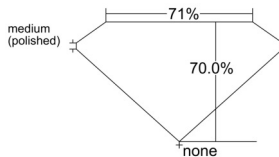

GIA®

FACSIMILE

GIA REPORT 3535839662

Verify this report at GIA.edu

GIA NATURAL DIAMOND DOSSIER®

October 31, 2025
GIA Report Number 3535839662
Shape and Cutting Style ..... Square Modified Brilliant
Measurements ..... 3.90 x 3.84 x 2.69 mm

GRADING RESULTS

Carat Weight ..... 0.32 carat
Color Grade ..... D
Clarity Grade VS2

ADDITIONAL GRADING INFORMATION

Polish ..... Excellent
Symmetry ..... Very Good
Fluorescence ..... None
Clarity Characteristics ..... Feather, Cloud, Pinpoint
Inscription(s): GIA 3535839662

PROPORTIONS

Profile not to actual proportions

GRADING SCALES

GIA COLOR SCALE		GIA CLARITY SCALE			
COLORLESS	D	NEAR COLORLESS	FLAWLESS		
	E		INTERNALLY FLAWLESS		
	F		VERY VERY SLIGHTLY INCLUDED	VVS₁	
	G			VVS₂	
	H			VERY SLIGHTLY INCLUDED	VS₁
	I		VS₂		
	J		SLIGHTLY INCLUDED		SI₁
	K			SI₂	
	L			INCLUDED	I₁
	M		I₂		
N	I₃				
O	LIGHT				
P					
Q					
R					
S					
T					
U					
V					
W					
X					
Y					
Z