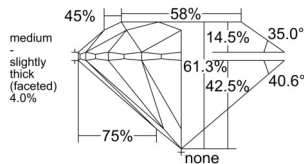

GIA®

FACSIMILE

GIA REPORT 3535805246

Verify this report at GIA.edu

GIA NATURAL DIAMOND DOSSIER®

November 10, 2025
GIA Report Number 3535805246
Shape and Cutting Style ..... Round Brilliant
Measurements ..... 5.27 - 5.29 x 3.24 mm

GRADING RESULTS

Carat Weight ..... 0.56 carat
Color Grade I
Clarity Grade VS2
Cut Grade ..... Excellent

ADDITIONAL GRADING INFORMATION

Polish ..... Excellent
Symmetry ..... Excellent
Fluorescence ..... Faint
Clarity Characteristics ..... Crystal, Cloud, Feather
Inscription(s): GIA 3535805246

PROPORTIONS

Profile to actual proportions

GRADING SCALES

GIA COLOR SCALE

COLOREDNESS	D
	E
	F
	G
	H
	I
	J
NEAR COLORLESS	K
	L
FAINTE	M
	N
	O
	P
VERY LIGHT	Q
	R
	S
	T
	U
	V
LIGHT	W
	X
	Y
	Z

GIA CLARITY SCALE

FLAWLESS	VERY VERY SLIGHTLY INCLUDED	VS₁	VS₂	VS₁	VS₂	SI₁	SI₂	I₁	I₂	I₃		
											FLAWLESS	INTERNALLY FLAWLESS

GIA CUT SCALE

EXCELLENT
VERY GOOD
GOOD
FAIR
POOR