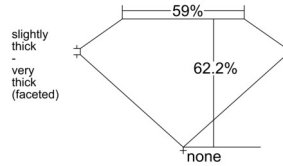

GIA®

FACSIMILE

GIA REPORT 3535734669

Verify this report at GIA.edu

GIA NATURAL DIAMOND DOSSIER®

October 15, 2025
GIA Report Number 3535734669
Shape and Cutting Style ..... Heart Brilliant
Measurements ..... 5.47 x 6.56 x 4.08 mm

GRADING RESULTS

Carat Weight ..... 0.90 carat
Color Grade I
Clarity Grade VVS2

ADDITIONAL GRADING INFORMATION

Polish ..... Very Good
Symmetry ..... Very Good
Fluorescence ..... Faint
Clarity Characteristics..... Needle, Pinpoint
Inscription(s): GIA 3535734669

PROPORTIONS

Profile not to actual proportions

GRADING SCALES

GIA COLOR SCALE		GIA CLARITY SCALE			
COLORLESS	D	VERY VERY SLIGHTLY INCLUDED	FLAWLESS		
	E		INTERNALLY FLAWLESS		
	F	VERY SLIGHTLY INCLUDED	VVS₁		
	G		VVS₂		
	H		VS₁		
	NEAR COLORLESS	I	SLIGHTLY INCLUDED	VS₂	
		J		SI₁	
		FAINT	K	INCLUDED	SI₂
			L		I₁
			M		I₂
VERY LIGHT			N	INCLUDED	I₃
			O		
			P		
	Q				
LIGHT	R				
	S				
	T				
	U				
	V				
	Z