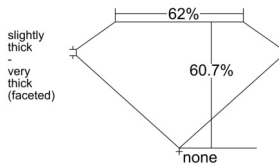

GIA®

FACSIMILE

GIA REPORT 3535726686

Verify this report at GIA.edu

GIA NATURAL DIAMOND DOSSIER®

October 14, 2025
GIA Report Number 3535726686
Shape and Cutting Style ..... Heart Brilliant
Measurements ..... 5.16 x 6.11 x 3.71 mm

GRADING RESULTS

Carat Weight ..... 0.70 carat
Color Grade ..... E
Clarity Grade VS2

ADDITIONAL GRADING INFORMATION

Polish ..... Excellent
Symmetry ..... Very Good
Fluorescence ..... Faint
Clarity Characteristics ..... Crystal
Inscription(s): GIA 3535726686

PROPORTIONS

Profile not to actual proportions

GRADING SCALES

GIA COLOR SCALE		GIA CLARITY SCALE			
COLORLESS	D	VERY VERY SLIGHTLY INCLUDED	FLAWLESS		
	E		INTERNALLY FLAWLESS		
	F		VS₁		
	NEAR COLORLESS	G	VERY SLIGHTLY INCLUDED	VS₂	
		H		VS₁	
		FAINT	I	SLIGHTLY INCLUDED	VS₂
			J		SI₁
	K		SI₂		
	VERT LIGHT		L	INCLUDED	I₁
			M		I₂
N			I₃		
O					
P					
Q					
R					
LIGHT	S				
	T				
	U				
	V				
	W				
	X				
	Y				
	Z