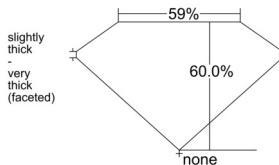

GIA®

FACSIMILE

GIA REPORT 3535694482

Verify this report at GIA.edu

GIA NATURAL DIAMOND DOSSIER®

October 11, 2025
GIA Report Number 3535694482
Shape and Cutting Style ..... Pear Brilliant
Measurements ..... 7.54 x 4.54 x 2.72 mm

GRADING RESULTS

Carat Weight ..... 0.56 carat
Color Grade ..... F
Clarity Grade VVS2

ADDITIONAL GRADING INFORMATION

Polish ..... Excellent
Symmetry ..... Very Good
Fluorescence ..... Strong Blue
Clarity Characteristics ..... Pinpoint
Inscription(s): GIA 3535694482

PROPORTIONS

Profile not to actual proportions

GRADING SCALES

GIA COLOR SCALE		GIA CLARITY SCALE			
COLORLESS	D	VERY VERY SLIGHTLY INCLUDED	FLAWLESS		
	E		INTERNALLY FLAWLESS		
	F	VERY SLIGHTLY INCLUDED	VVS₁		
	G		VVS₂		
	H		VS₁		
	NEAR COLORLESS	I	SLIGHTLY INCLUDED	VS₂	
		J		SI₁	
		FAINT	K	INCLUDED	SI₂
			L		I₁
			M		I₂
VERT LIGHT			N	LIGHT	I₃
			O		
			P		
	Q				
LIGHT	R				
	S				
	T				
	U				
	V				
	Z