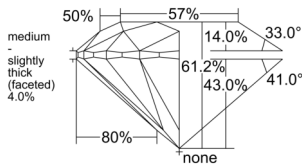

GIA®

FACSIMILE

GIA REPORT 3535687727

Verify this report at GIA.edu

GIA NATURAL DIAMOND DOSSIER®

October 10, 2025
GIA Report Number 3535687727
Shape and Cutting Style ..... Round Brilliant
Measurements ..... 4.72 - 4.76 x 2.90 mm

GRADING RESULTS

Carat Weight ..... 0.40 carat
Color Grade ..... E
Clarity Grade S11
Cut Grade ..... Excellent

ADDITIONAL GRADING INFORMATION

Polish ..... Excellent
Symmetry ..... Excellent
Fluorescence ..... Faint
Clarity Characteristics ..... Crystal, Feather, Cloud
Inscription(s): GIA 3535687727

PROPORTIONS

Profile to actual proportions

GRADING SCALES

GIA COLOR SCALE	GIA CLARITY SCALE	GIA CUT SCALE	
D	FLAWLESS	EXCELLENT	
E	INTERNALLY FLAWLESS		
F		VVS₁	VERY GOOD
G	VVS₂		
H	VS₁	GOOD	
I	VS₂		
J	S1₁	FAIR	
K	S1₂		
L	I₁	POOR	
M	I₂		
N	I₃		
O			
P			
Q			
R			
S			
T			
U			
V			
W			
X			
Y			
Z