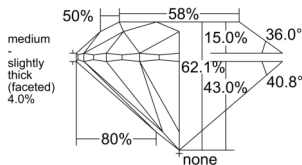

GIA®

FACSIMILE

GIA REPORT 3535681909

Verify this report at GIA.edu

GIA NATURAL DIAMOND DOSSIER®

October 16, 2025
GIA Report Number 3535681909
Shape and Cutting Style ..... Round Brilliant
Measurements ..... 5.79 - 5.83 x 3.61 mm

GRADING RESULTS

Carat Weight ..... 0.76 carat
Color Grade ..... J
Clarity Grade VVS1
Cut Grade ..... Excellent

ADDITIONAL GRADING INFORMATION

Polish ..... Excellent
Symmetry ..... Excellent
Fluorescence ..... Medium Blue
Clarity Characteristics ..... Pinpoint, Feather
Inscription(s): GIA 3535681909

PROPORTIONS

Profile to actual proportions

GRADING SCALES

GIA COLOR SCALE	GIA CLARITY SCALE	GIA CUT SCALE	
D	FLAWLESS	EXCELLENT	
E	INTERNALLY FLAWLESS		
F		VVS₁	VERY GOOD
G	VVS₂		
H	VS₁	GOOD	
I	VS₂		
J	SI₁	FAIR	
K	SI₂		
L	I₁	POOR	
M			
N			
O	I₂		
P			
Q			
R	I₃		
S			
T			
U			
V			
W			
X			
Y			
Z